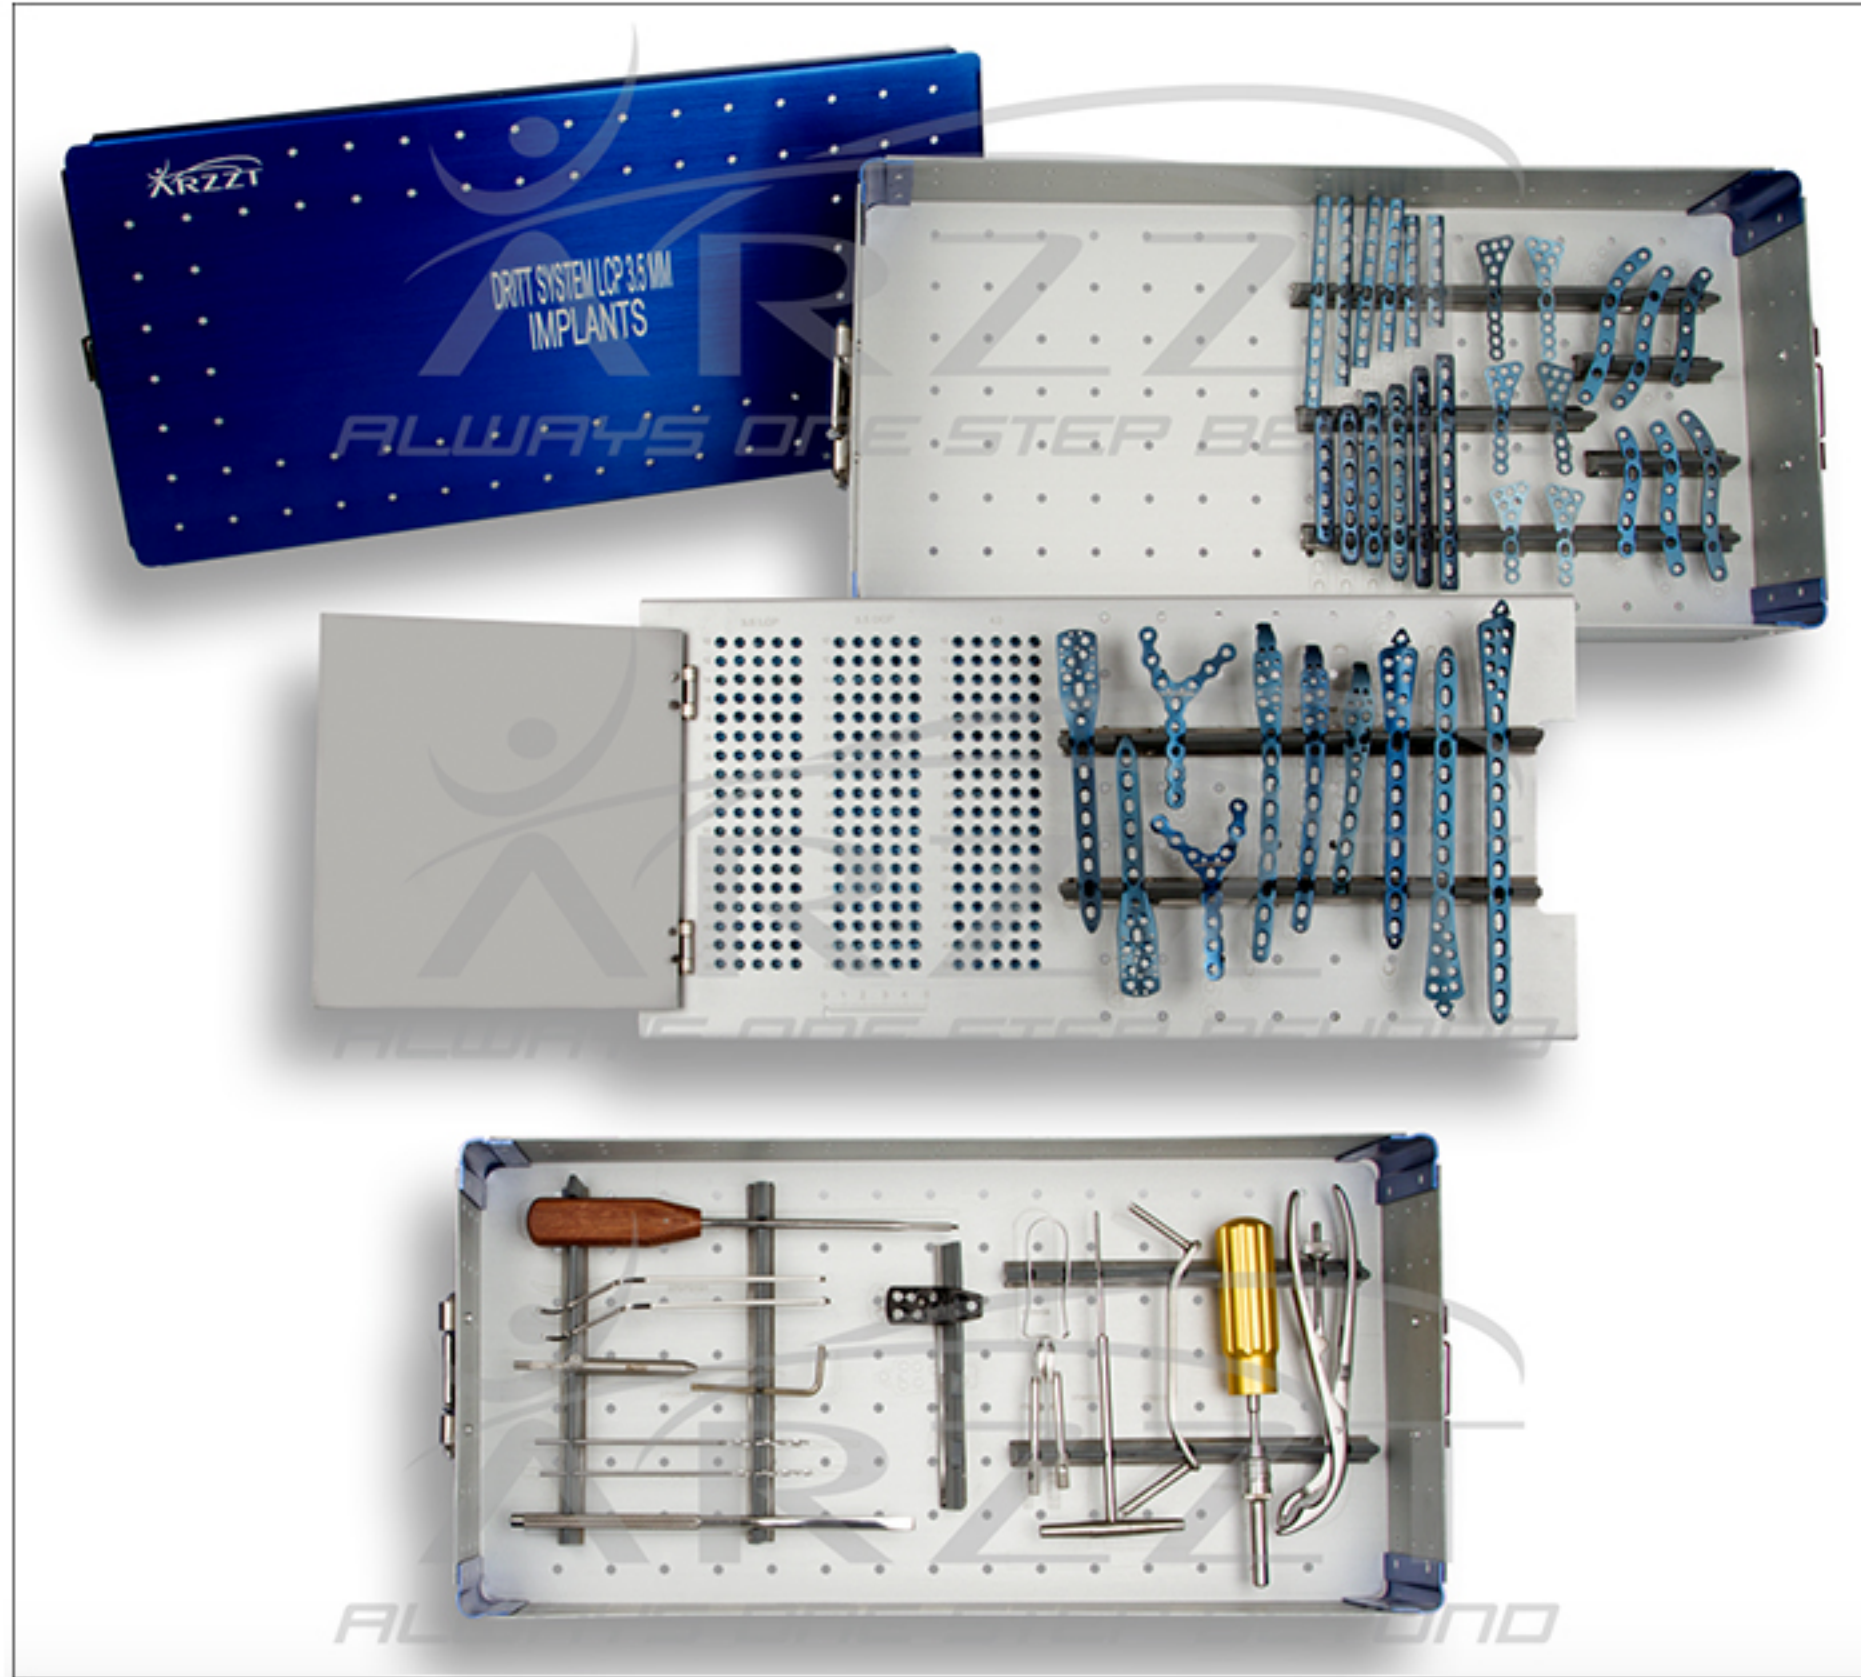

PLACAS

Taluz Plate Titanium	
LCP 3.5 mm	
Left	Right
Holes	Holes
6	6
8	8
10	10
12	12
14	14

Winkel Plate Titanium	
LCP 3.5 mm	
Left	Right
Holes	Holes
6	6
8	8
10	10

PLACAS

Dritt and Talus
Systems 3.5 mm

Humer Plate Titanium	
	LCP 3.5 mm
	Holes
	4
	6
	8
	10

PLACAS

"Y" Plate Titanium	
LCP 3.5 mm	
Left	Right
Holes	Holes
4	4
5	5
6	6

Semitubular Plate Titanium
LCP 3.5 mm
Holes
5
6
7
8
9
10
12

Forearm Plate Titanium
LCP 3.5 mm
Holes
5
6
7
8
9
10
12

PLACAS

Wrist Plate Hand Titanium	
LCP 3.5 mm	
Left	Right
Holes	Holes
4	4
5	5
6	6

Clavicle Plate Titanium	
LCP 3.5 mm	
Left	Right
Holes	Holes
6	6
7	7
8	8

Calcaneal Plate Titanium	
LCP 3.5 mm	
Left	Right
Millimeters	Millimeters
60 mm	60 mm
69 mm	69 mm
76 mm	76 mm

Talus Plate Titanium	
LCP 3.5 mm	
Left	Right
Holes	Holes
6	6
8	8
10	10
14	14

Winkel Plate Titanium	
LCP 3.5 mm	
Left	Right
Holes	Holes
6	6
9	9
10	10